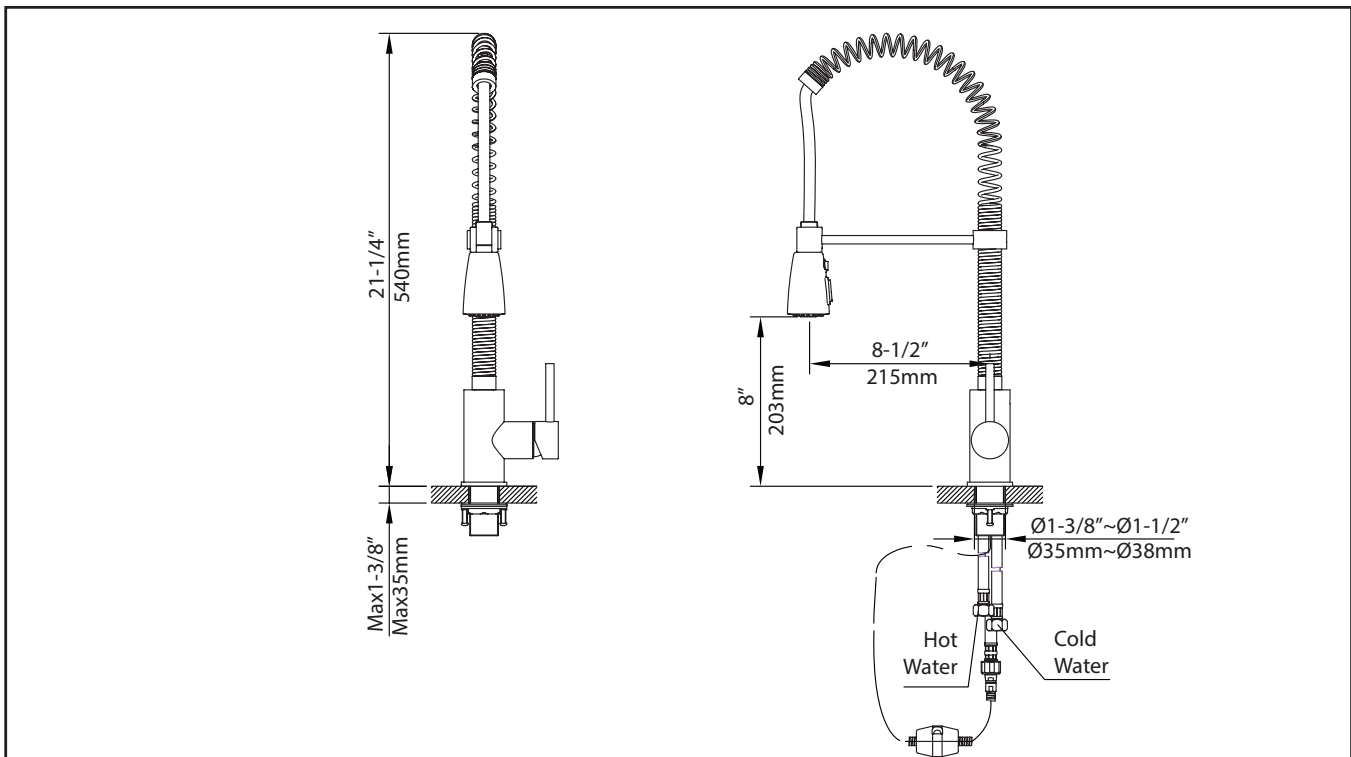

Swivel: 180
Design: Commercial Spring
Pull Down

Sprayhead

Flow Rate: 1.75 gpm (6.6L/min) @ 60 psi
Aerator: Neoperl/1.75GPM
Name: Cache Perlator Honeycomb
Function: Spray/Stream/Pause
Nozzles: Easy Clean Rubber Nozzles
Docking: Secure

Cartridge

Brand: Kerox
Size: 35mm
Style: Lever

Mounting

Holes: 1 Hole
Type: Brass Nut

Waterlines

Type : CAE
Flexible
Connections: 3/8"
Materials: Braided Stainless Steel
Included
Factory Installed

Dimensions

Faucet Dimensions: 21 1/4" x 8 1/2" x 2"
Handle Clearance: 2 3/4"

Accessories Included

Weight, Hex Wrench

Kraus Limited Lifetime Warranty: See website for details www.kraususa.com

1.800.775.0703 / customerservice@kraususa.com